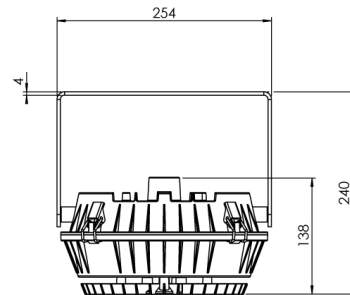

Ceiling EFL

Model No.: **YCK-K05A-H03** or **YCK-K05A-H02**

Power: 100 Watts

▲ YCK-K05A

▲ H03

Product Name : K05A Ceiling EFL

Item No. : YCK-K05A

Lampshade Size : 475*330mm

Appropriate Height : 3 ~ 8 M

Ballast Holder : H03 or H02

▲ H02

Lampshade Size (mm)

▲ H03

▲ H02

Features

- *Die-casting aluminum lamp and ballast holder for robustness and safety
- *Good heat dissipation for extending serviceable life of the electrical parts
- *Rotary-extrusion aluminum reflecting cover
- *Anodic-oxidation treatment for high-purity aluminum Reflector with high reflecting rate