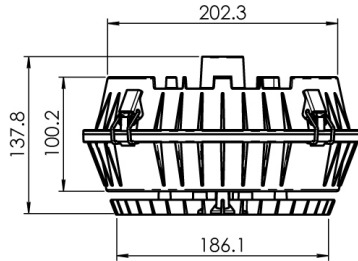

Ceiling EFL

Model No.: **YCK-K05A-H03** or **YCK-K05A-H02**

Power: 100 Watts

▲ YCK-K05A

▲ H03

Product Name : K05A Ceiling EFL

Item No. : YCK-K05A

Lampshade Size : 475*330mm

Appropriate Height : 3 ~ 8 M

Ballast Holder : H03 or H02

▲ H02

Lampshade Size (mm)

▲ H03

▲ H02

Features

- *Die-casting aluminum lamp and ballast holder for robustness and safety
- *Good heat dissipation for extending serviceable life of the electrical parts
- *Rotary-extrusion aluminum reflecting cover
- *Anodic-oxidation treatment for high-purity aluminum Reflector with high reflecting rate