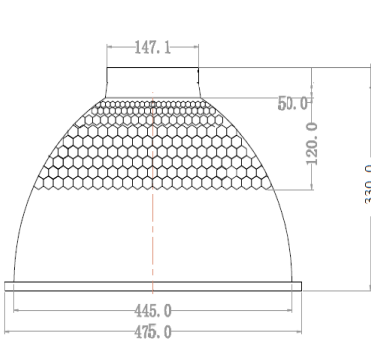

Ceiling EFL

Model No.: **YCK-K05A-H03** or **YCK-K05A-H02**

Power: 100 Watts

▲ YCK-K05A

▲ H03

Product Name : K05A Ceiling EFL

Item No. : YCK-K05A

Lampshade Size : 475*330mm

Appropriate Height : 3 ~ 8 M

Ballast Holder : H03 or H02

▲ H02

Lampshade Size (mm)

▲ H03

▲ H02

Features

- *Die-casting aluminum lamp and ballast holder for robustness and safety
- *Good heat dissipation for extending serviceable life of the electrical parts
- *Rotary-extrusion aluminum reflecting cover
- *Anodic-oxidation treatment for high-purity aluminum Reflector with high reflecting rate